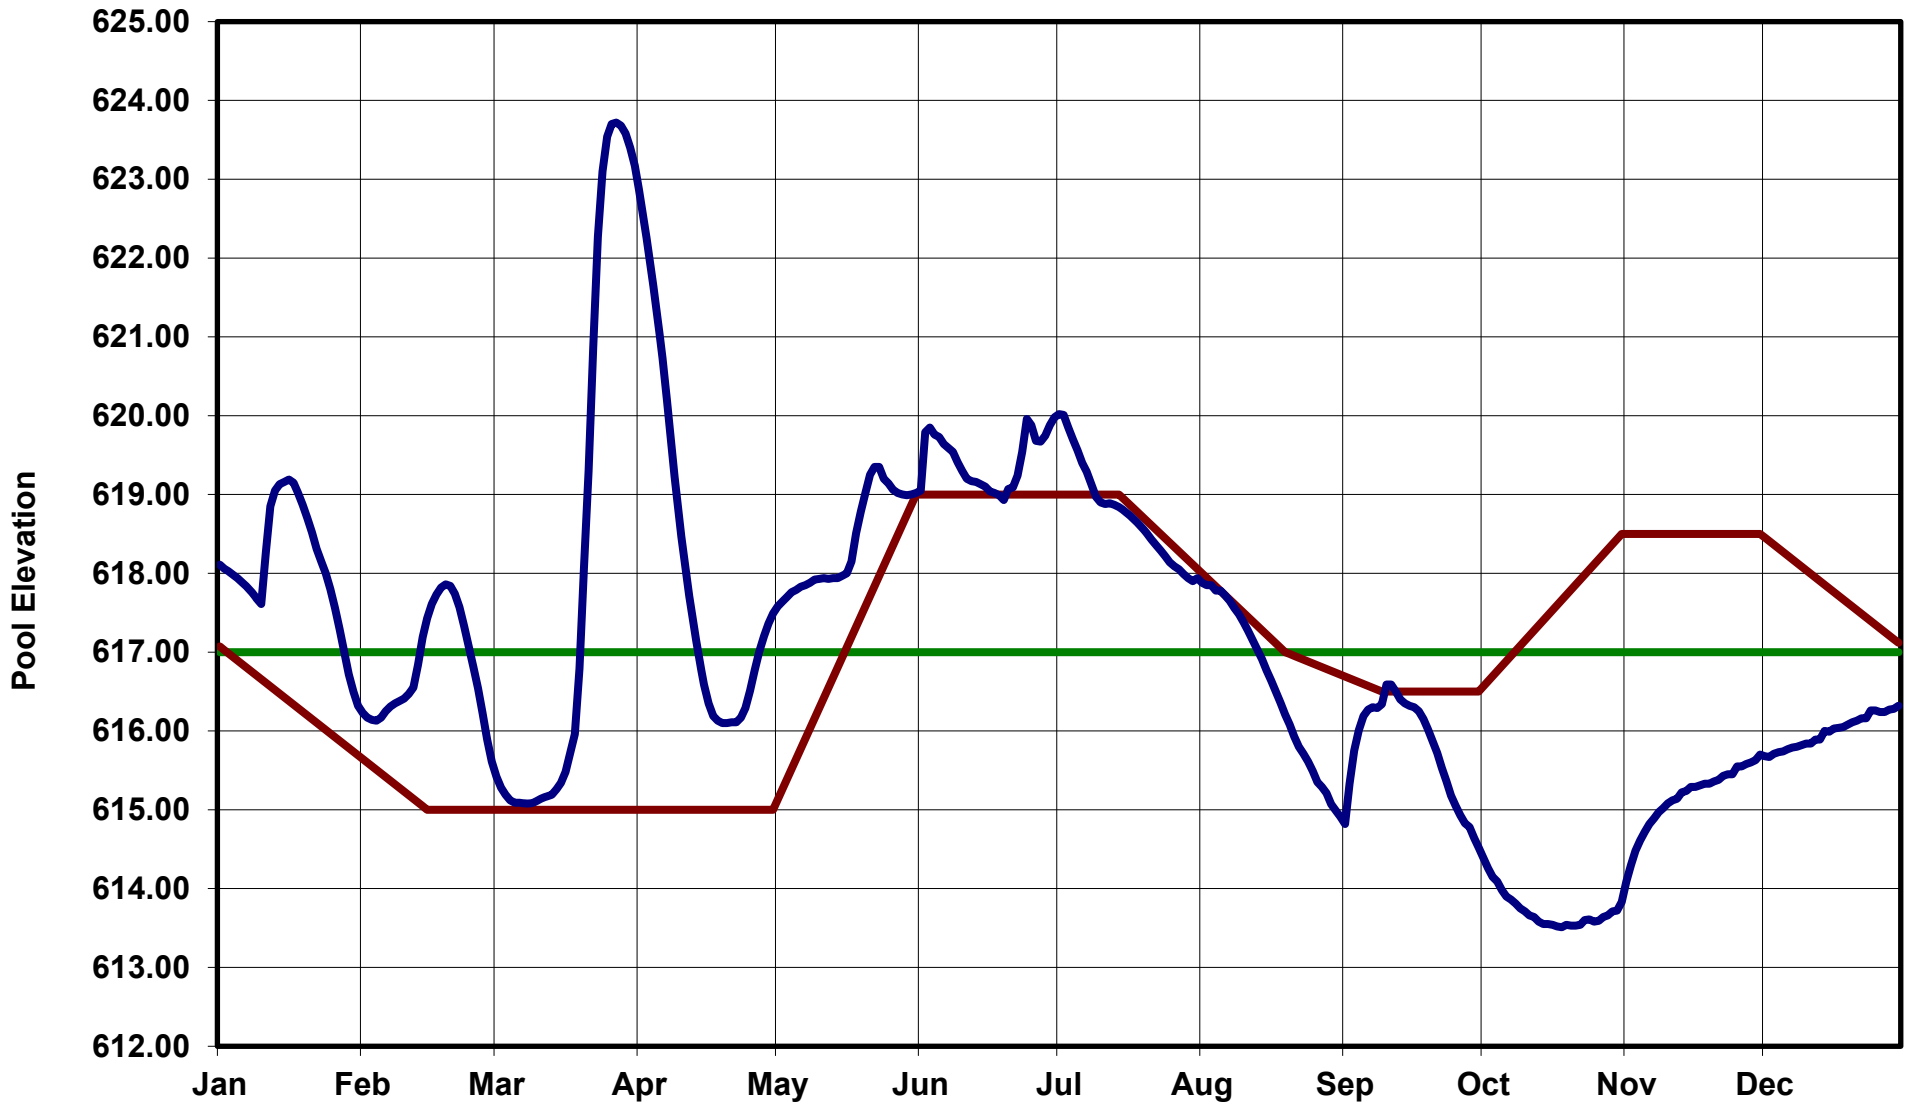

LAKE TEXOMA POOL ELEVATION - 2020

— Conservation Pool — Seasonal Pool Elevation — Actual Pool Elevation