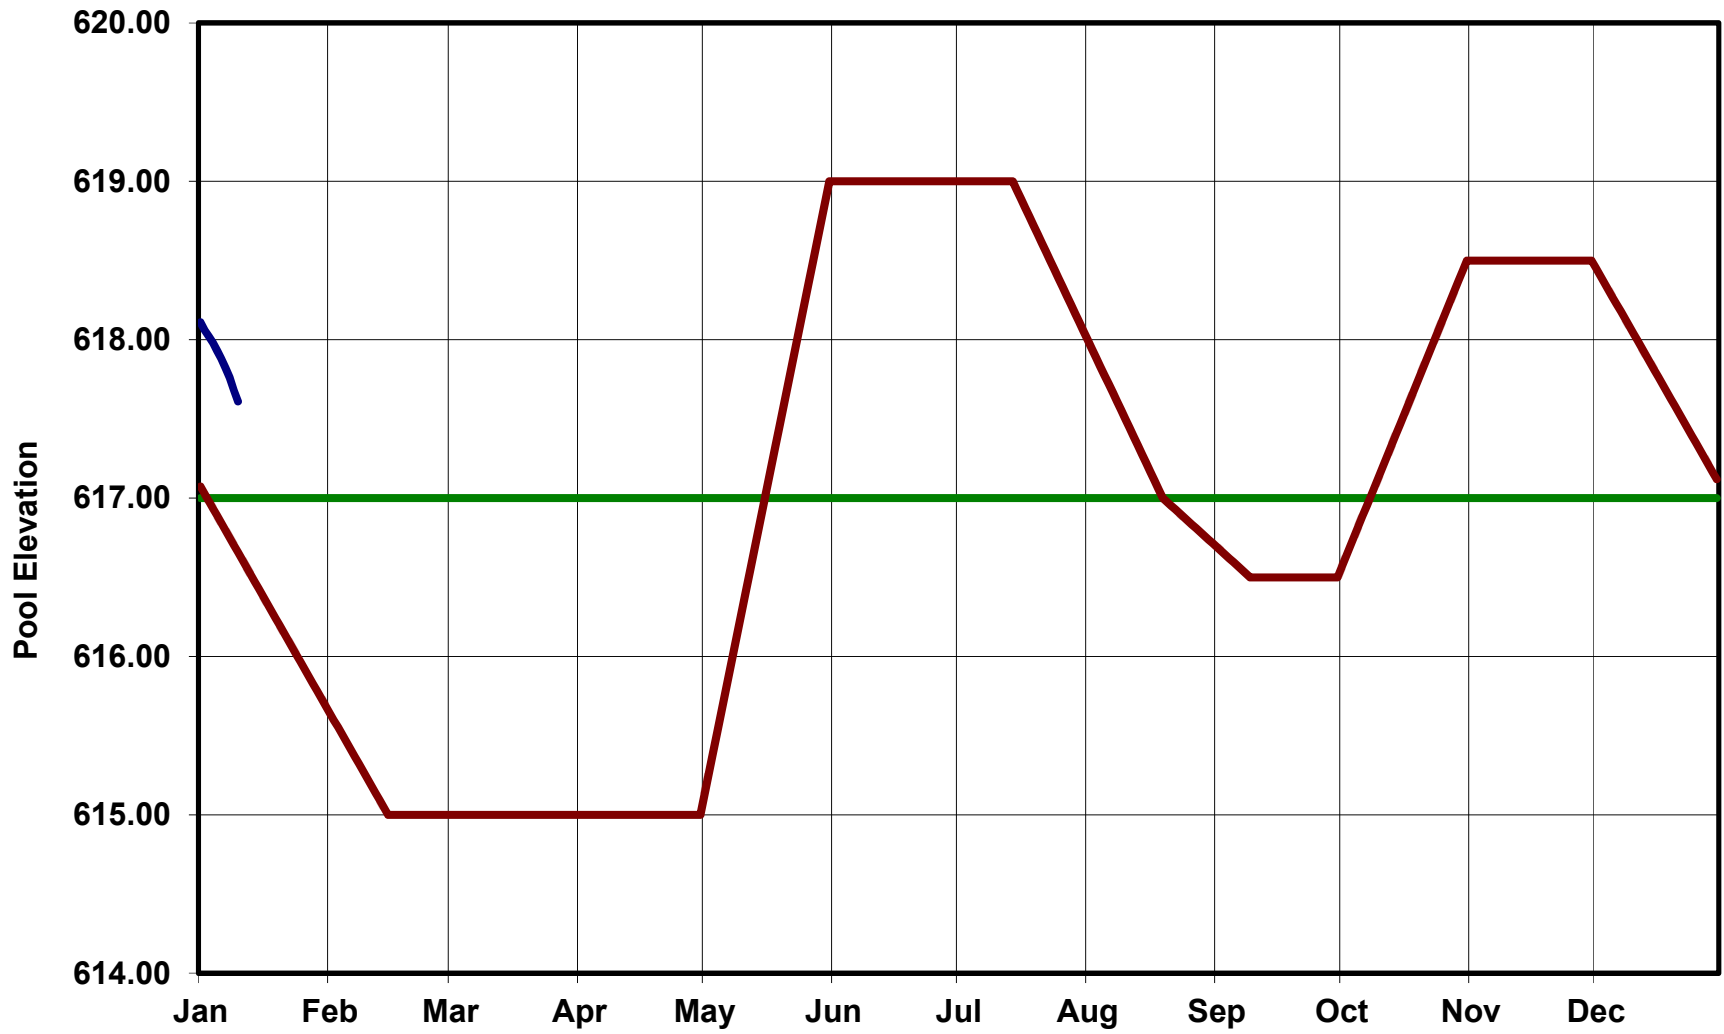

# LAKE TEXOMA POOL ELEVATION - 2020

— Conservation Pool    — Seasonal Pool Elevation    — Actual Pool Elevation