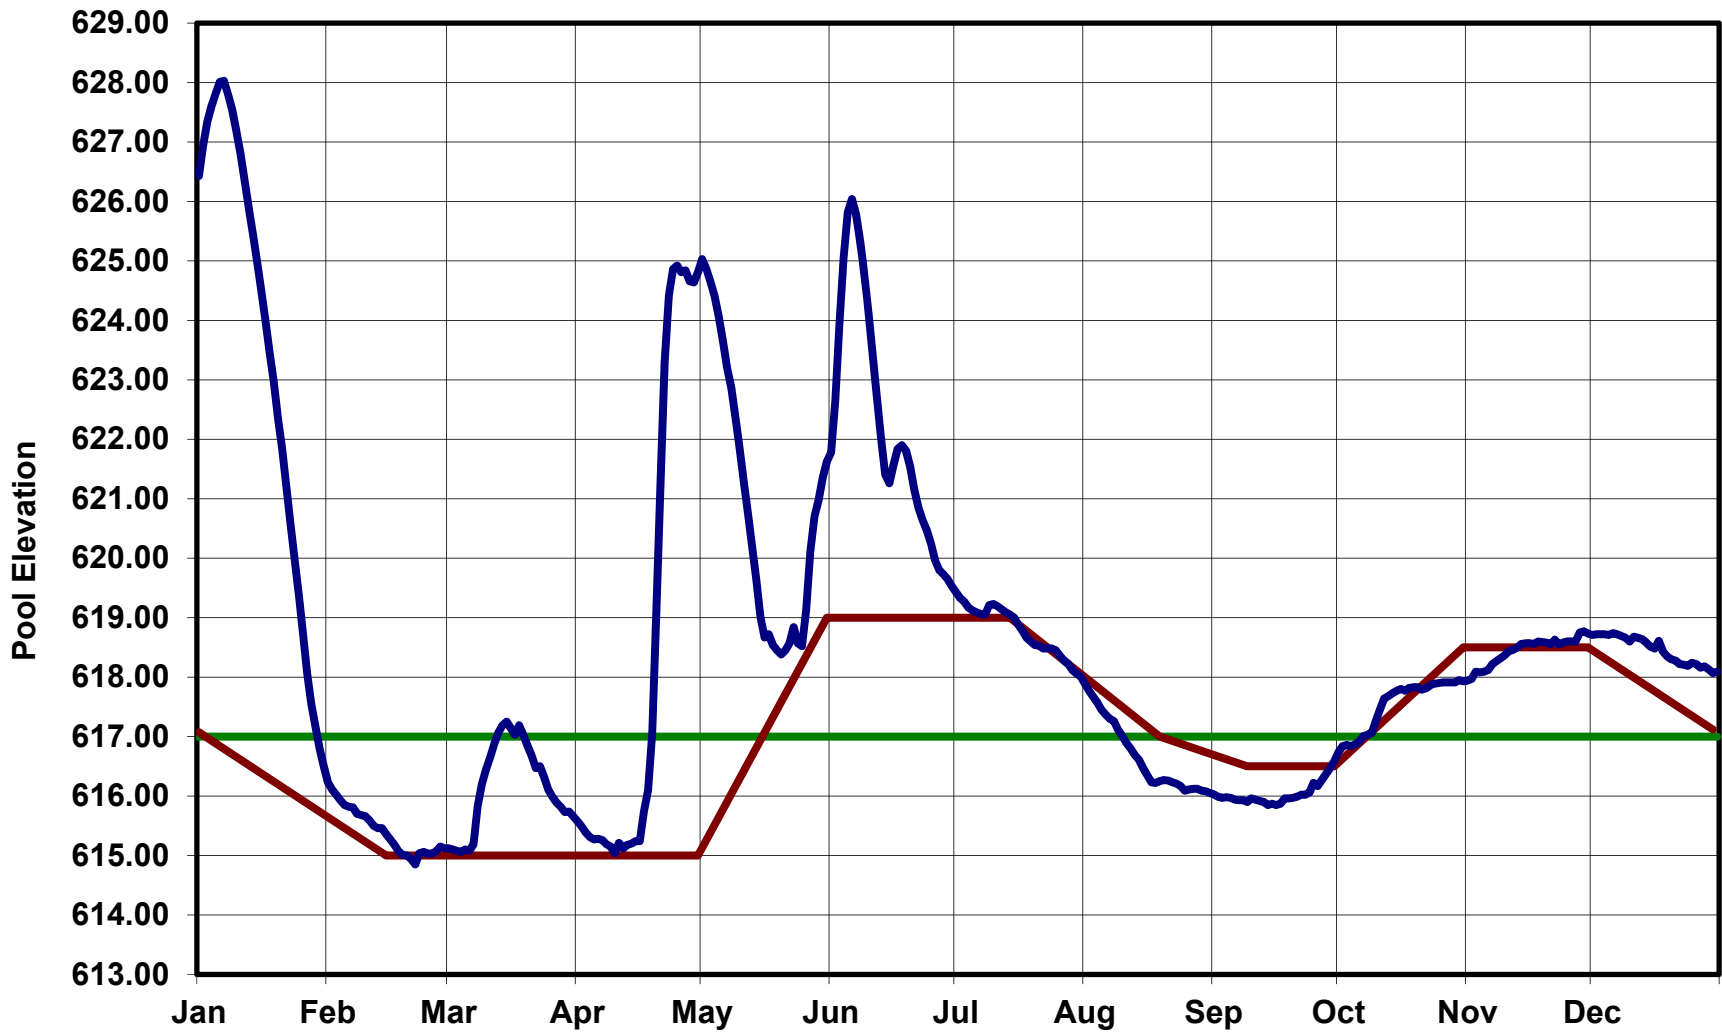

# LAKE TEXOMA POOL ELEVATION - 2016

— Conservation Pool      — Seasonal Pool Elevation      — Actual Pool Elevation