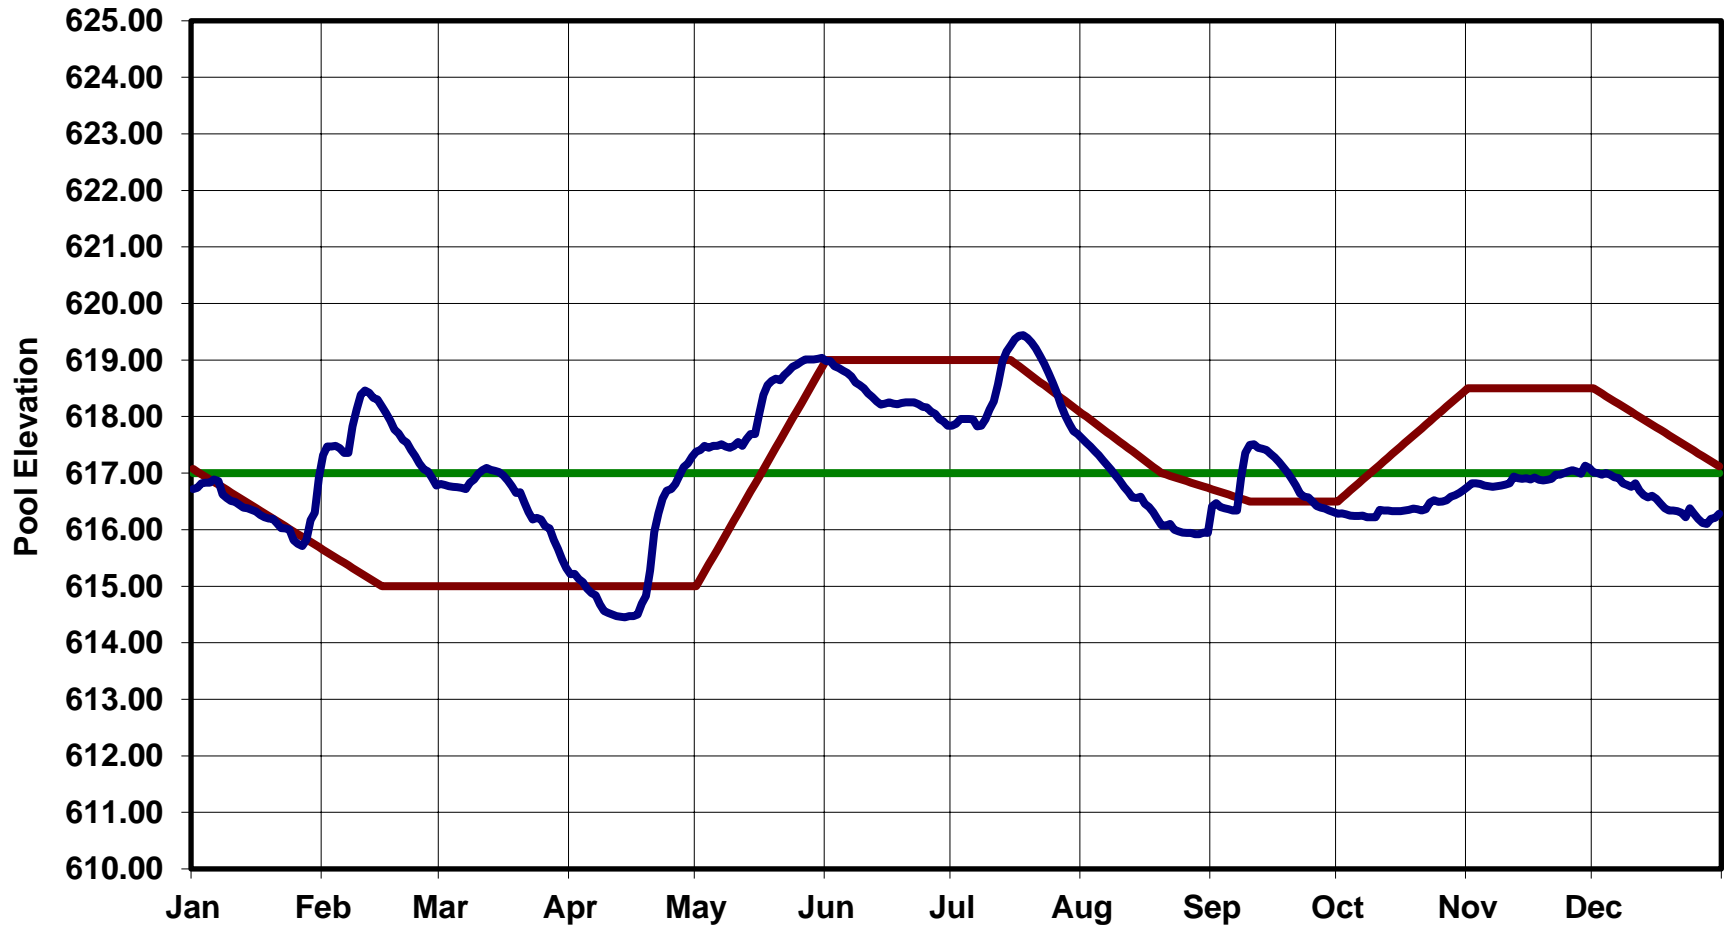

LAKE TEXOMA POOL ELEVATION - 2010

— Conservation Pool — Seasonal Pool Elevation — Actual Pool Elevation