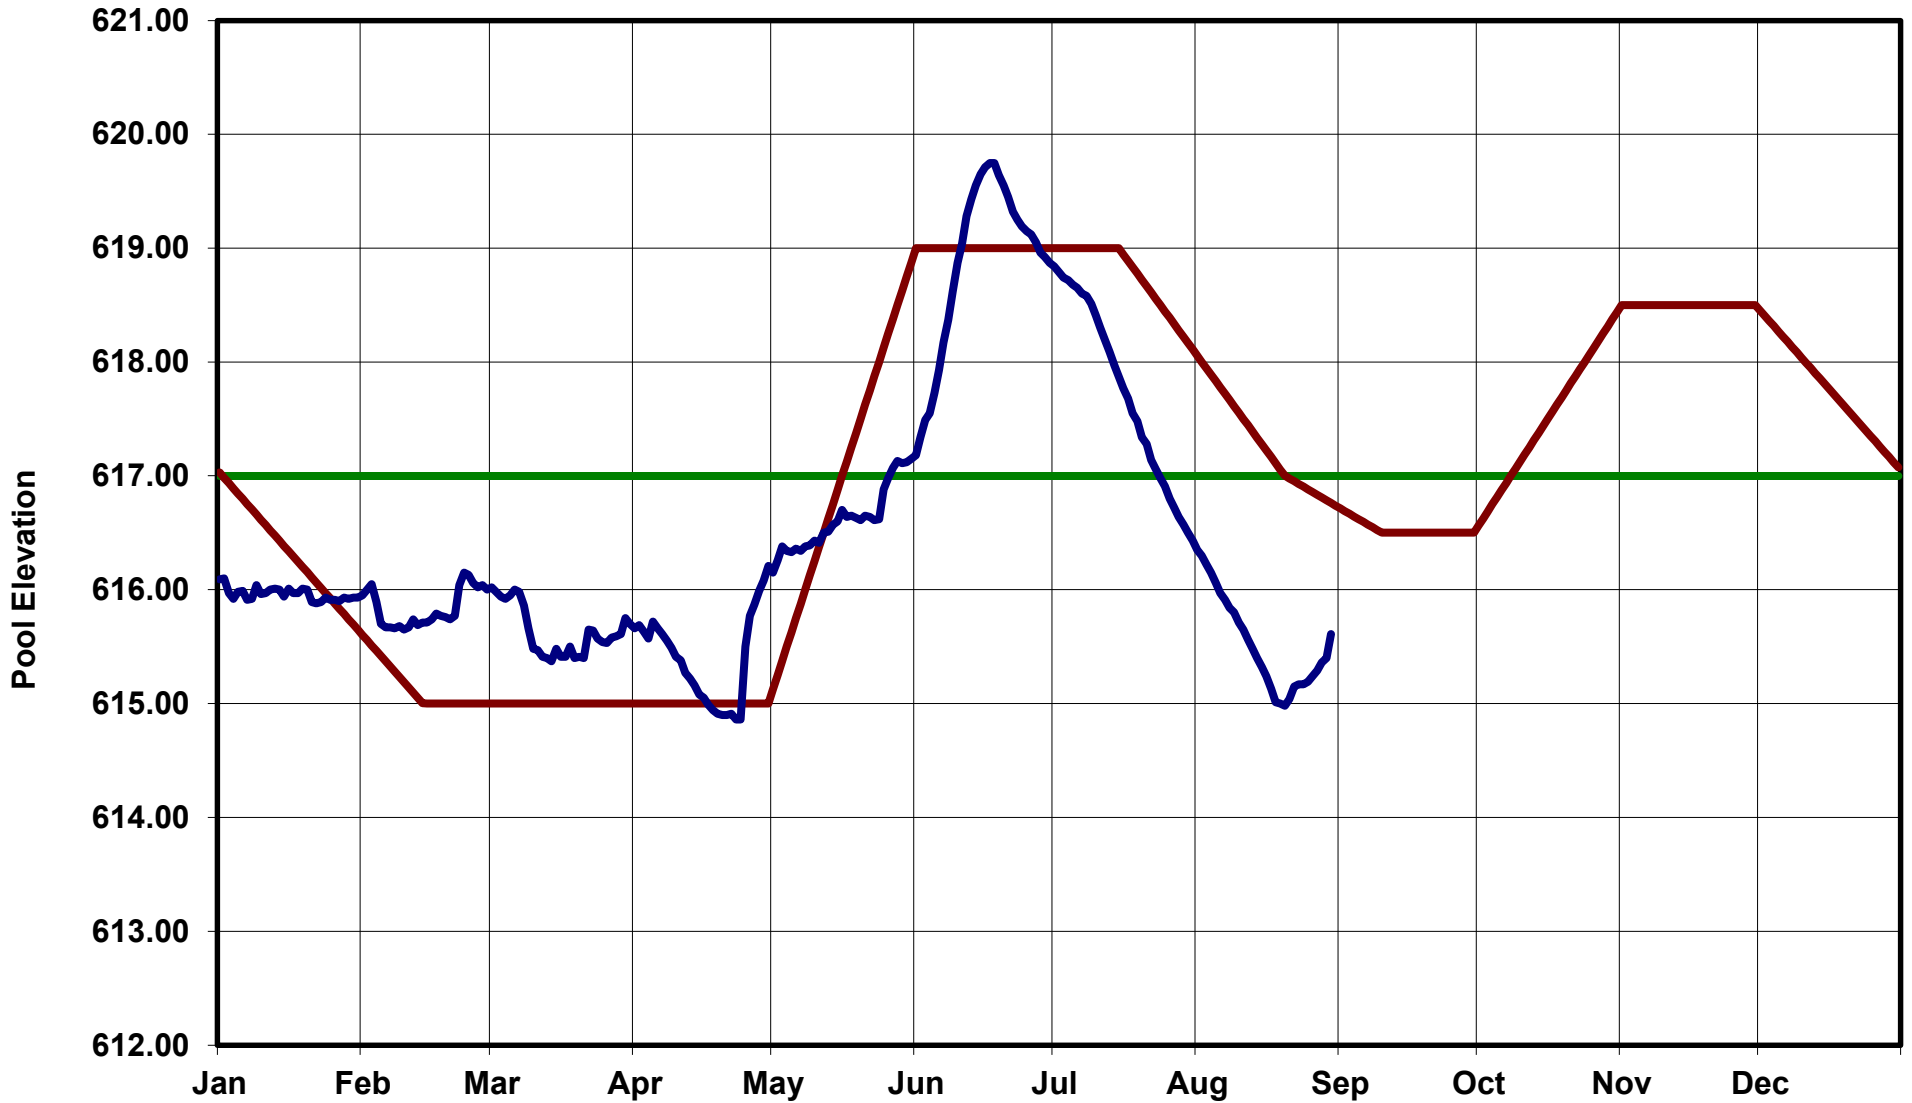

# LAKE TEXOMA POOL ELEVATION - 2022

— Conservation Pool      — Seasonal Pool Elevation      — Actual Pool Elevation