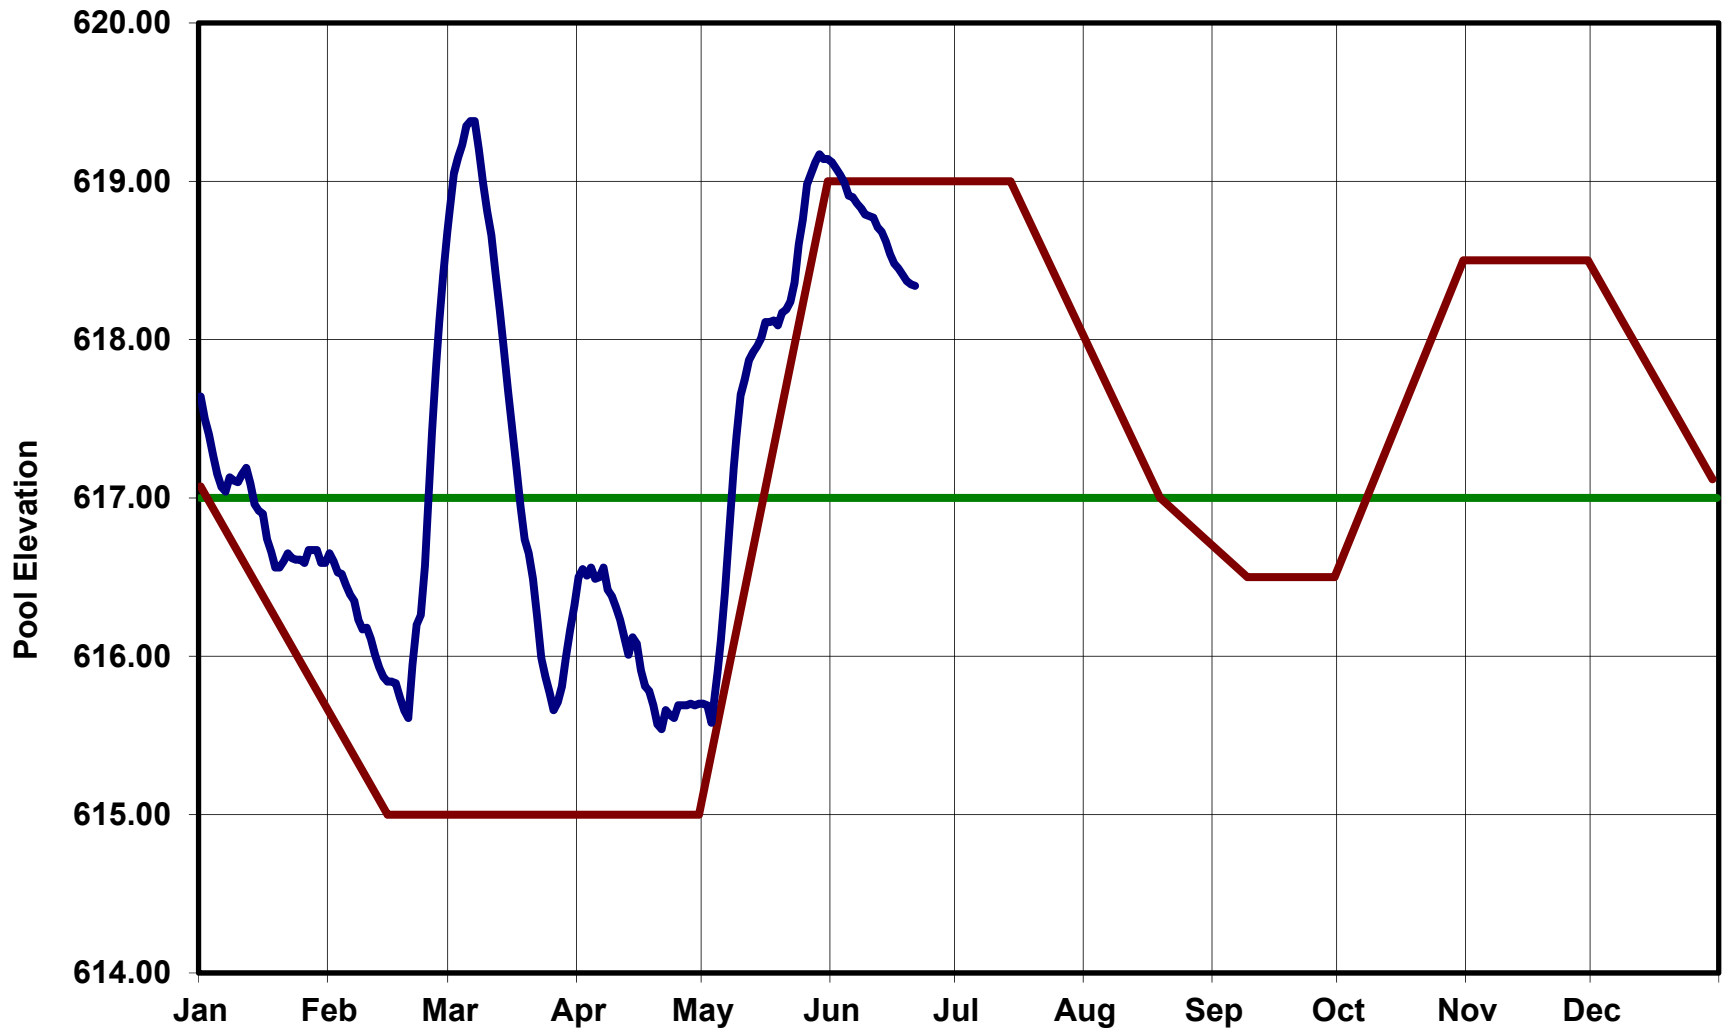

LAKE TEXOMA POOL ELEVATION - 2018

— Conservation Pool — Seasonal Pool Elevation — Actual Pool Elevation