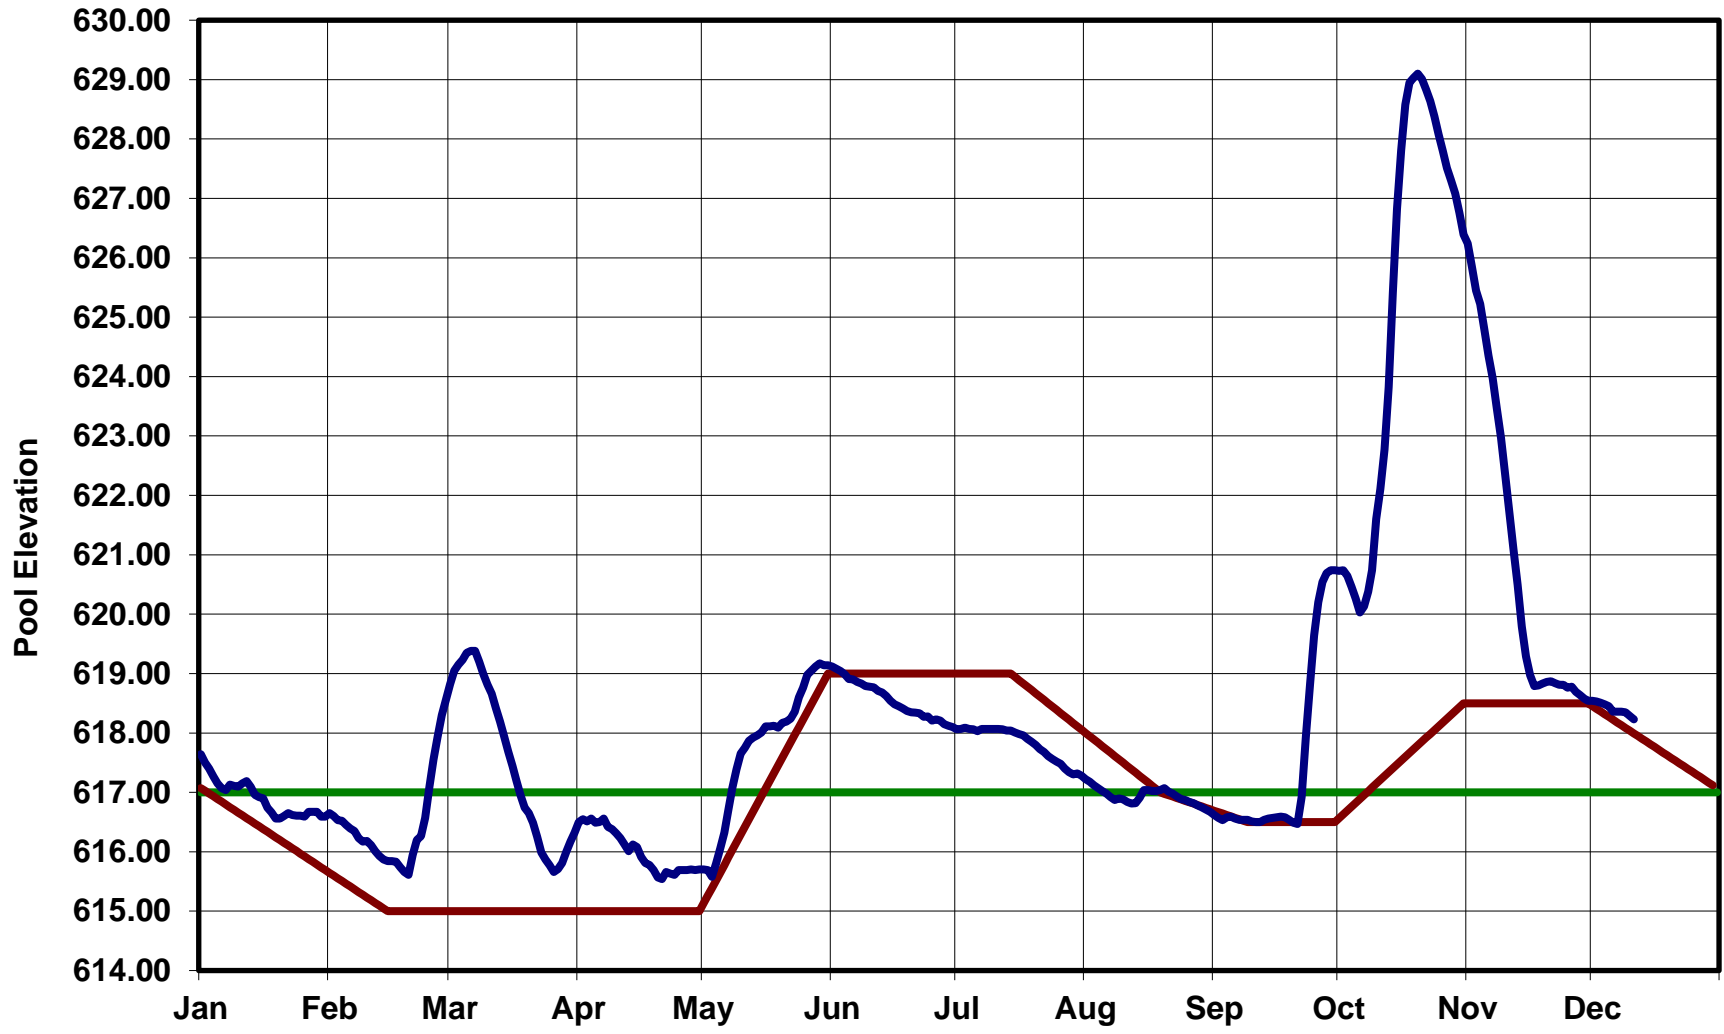

LAKE TEXOMA POOL ELEVATION - 2018

— Conservation Pool — Seasonal Pool Elevation — Actual Pool Elevation