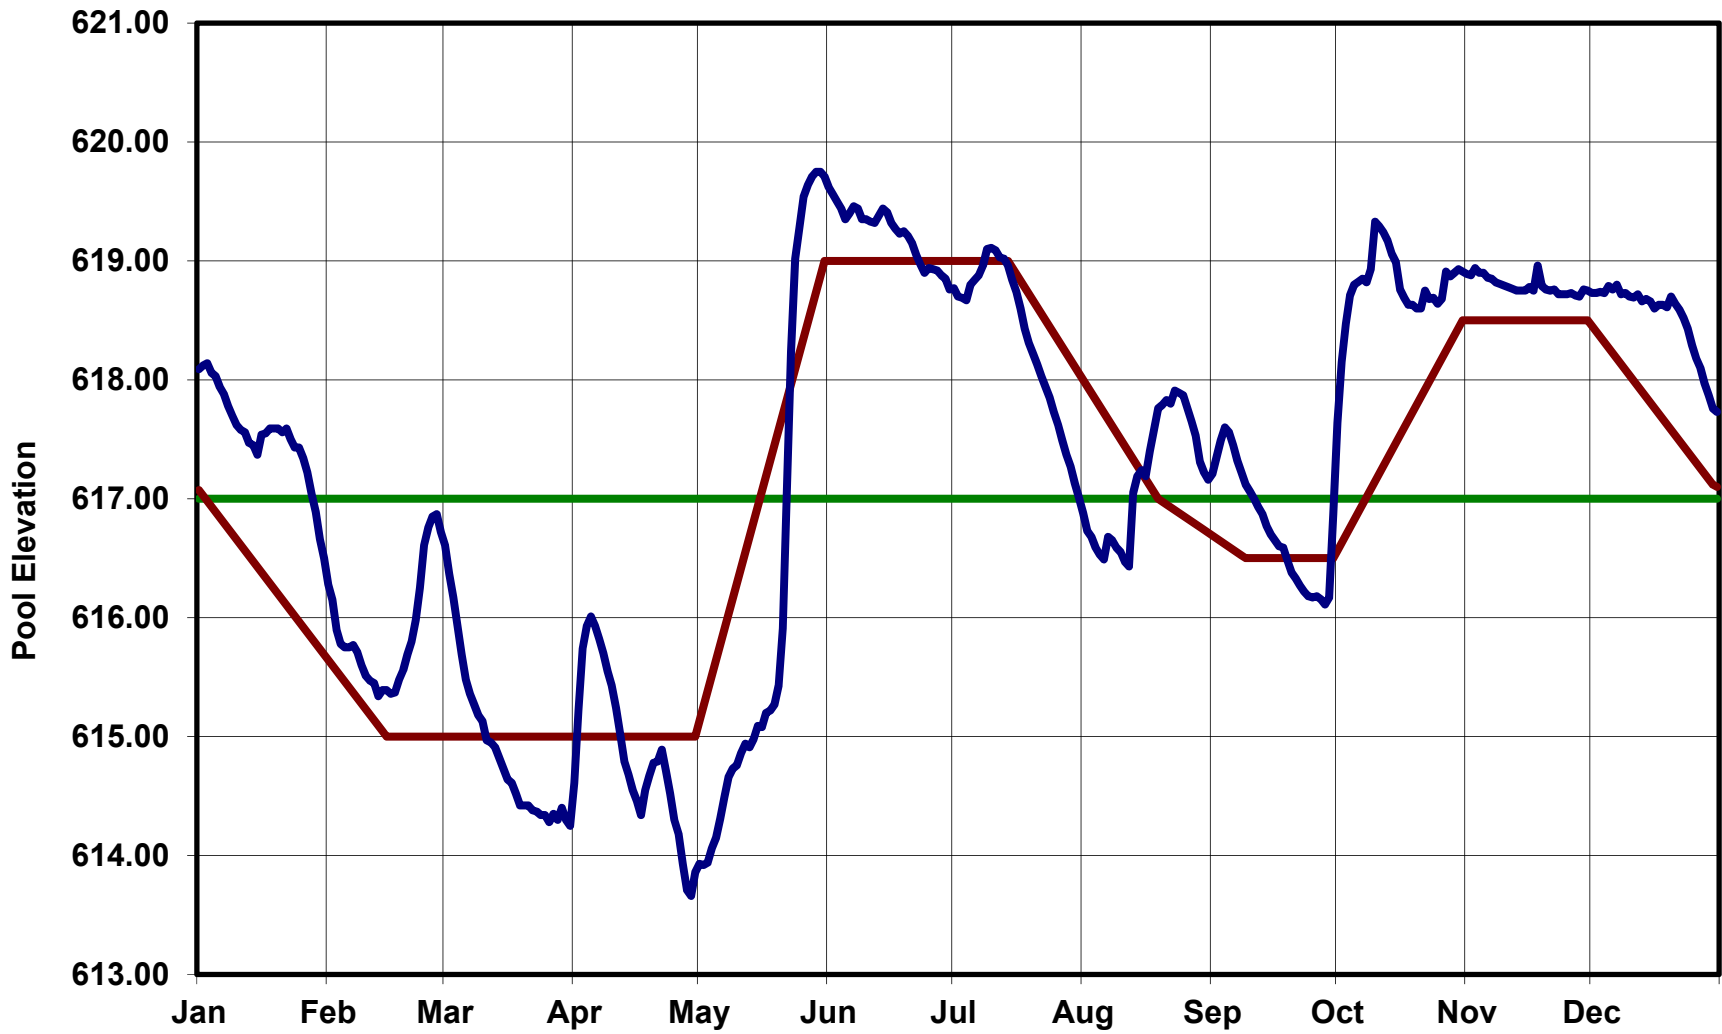

# LAKE TEXOMA POOL ELEVATION - 2017

— Conservation Pool      — Seasonal Pool Elevation      — Actual Pool Elevation