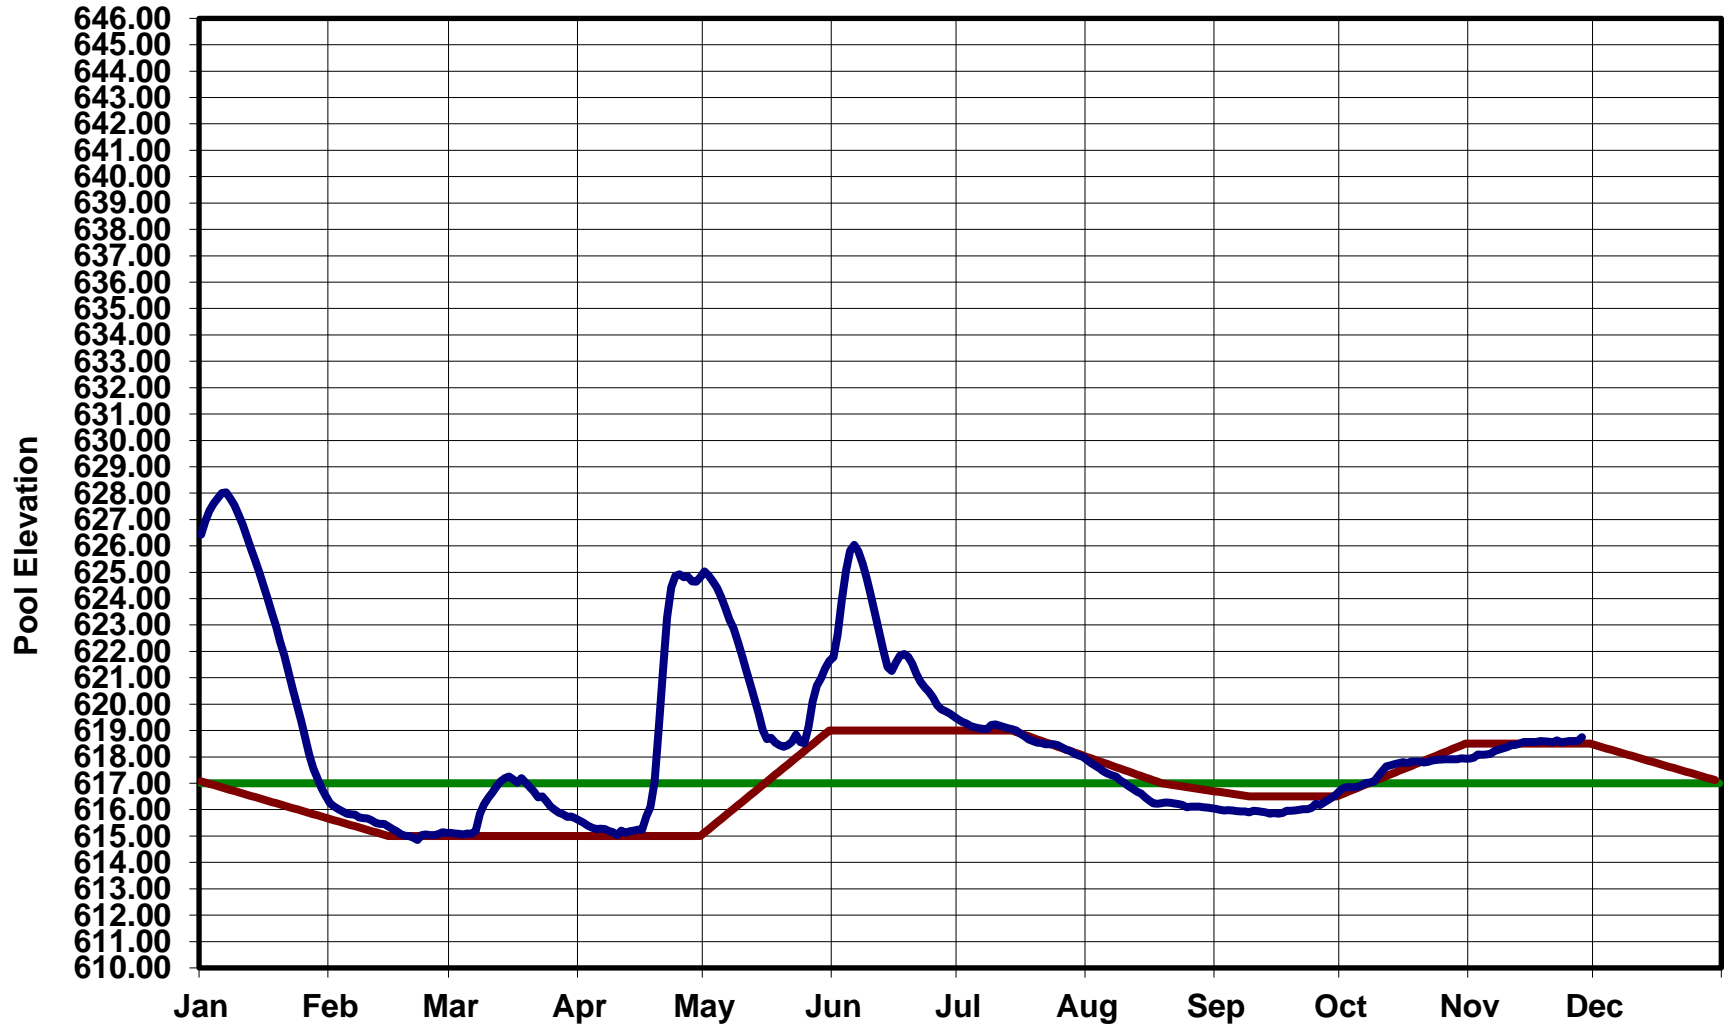

LAKE TEXOMA POOL ELEVATION - 2016

— Conservation Pool — Seasonal Pool Elevation — Actual Pool Elevation