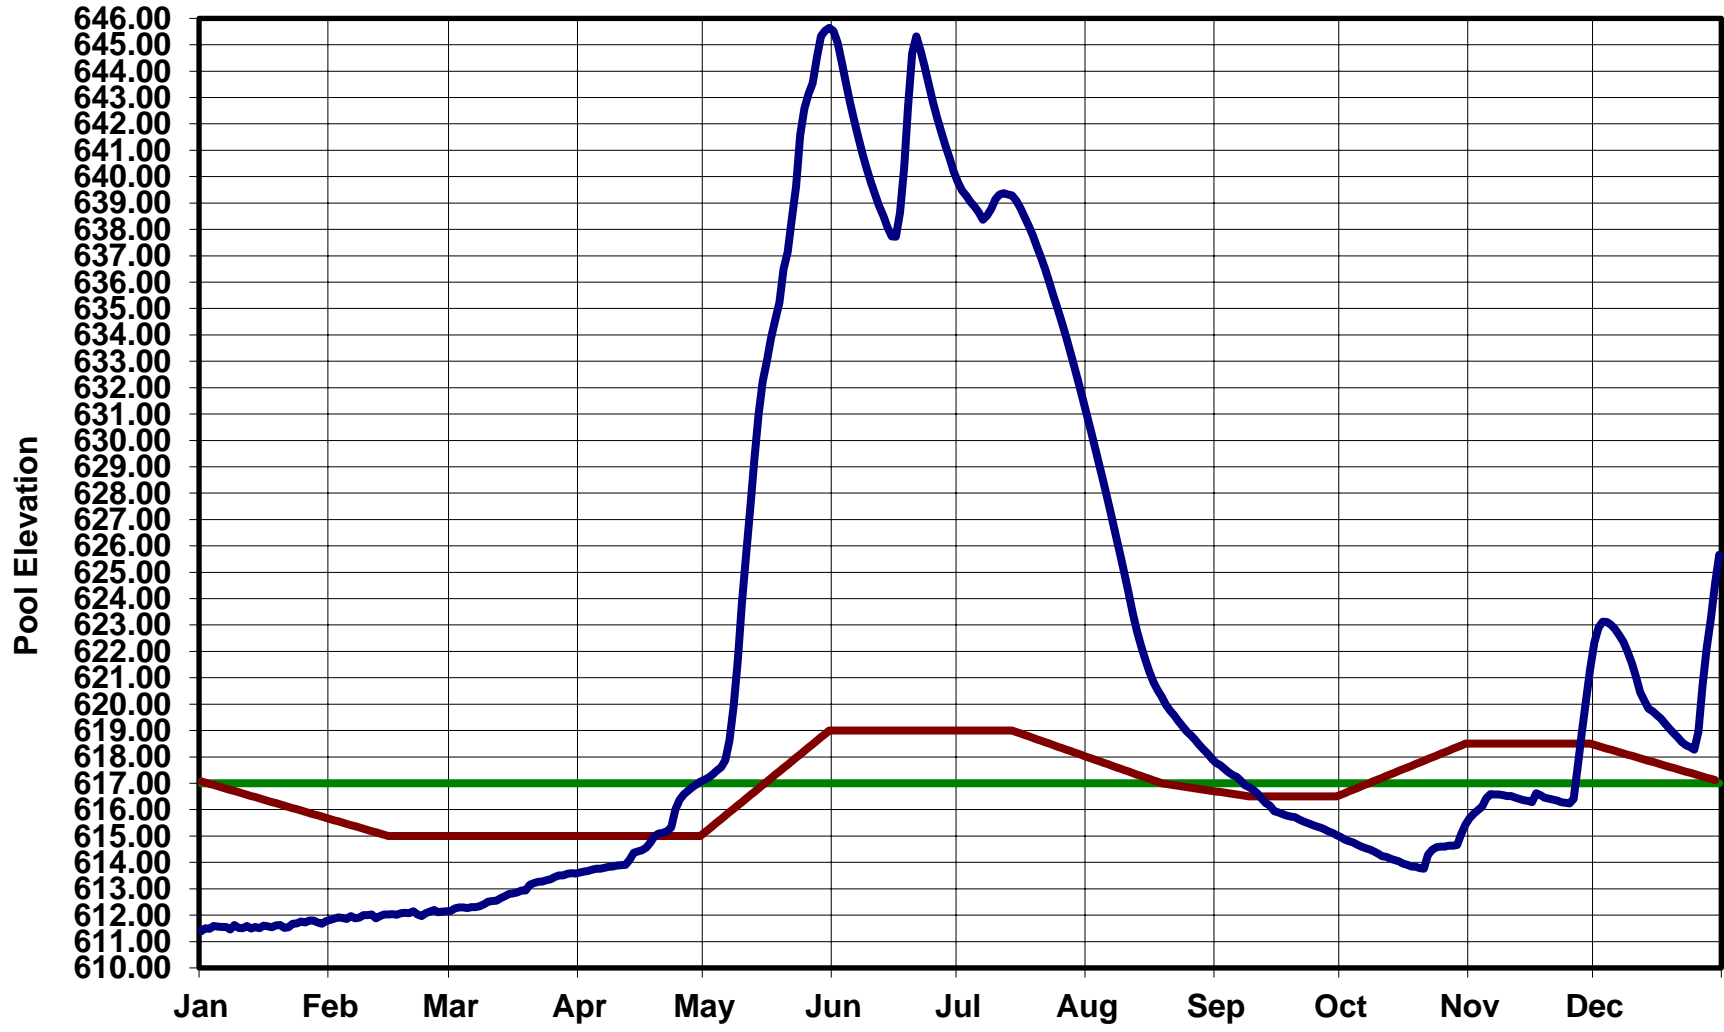

LAKE TEXOMA POOL ELEVATION - 2015

— Conservation Pool — Seasonal Pool Elevation — Actual Pool Elevation