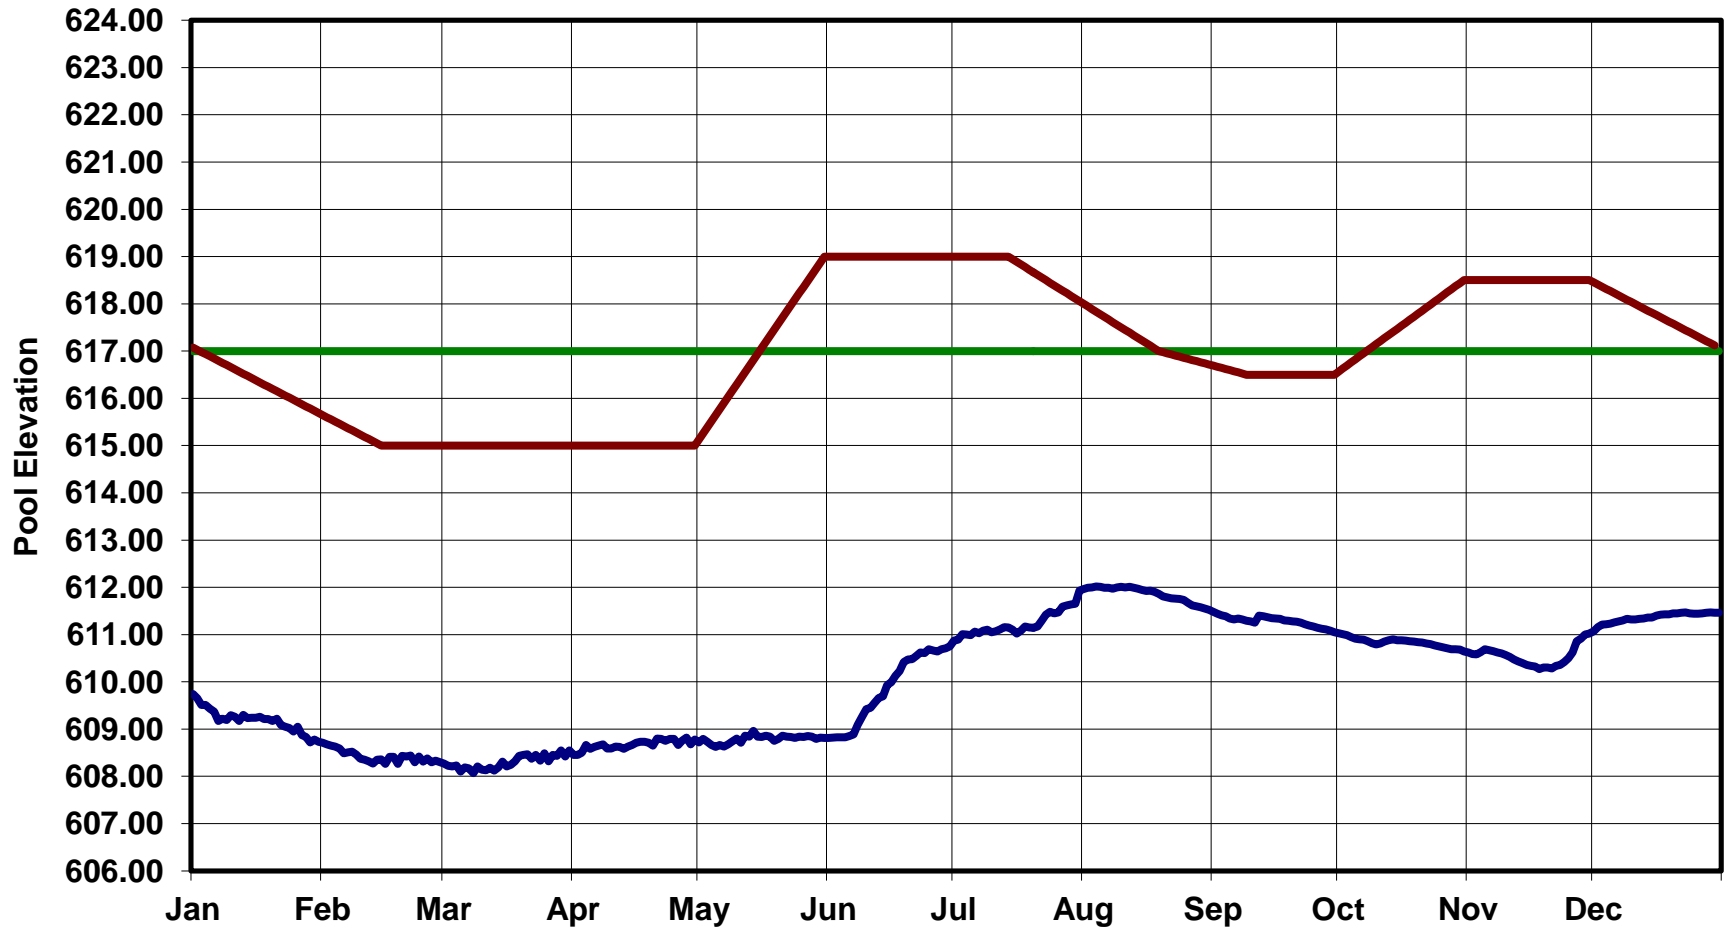

LAKE TEXOMA POOL ELEVATION - 2014

— Conservation Pool — Seasonal Pool Elevation — Actual Pool Elevation