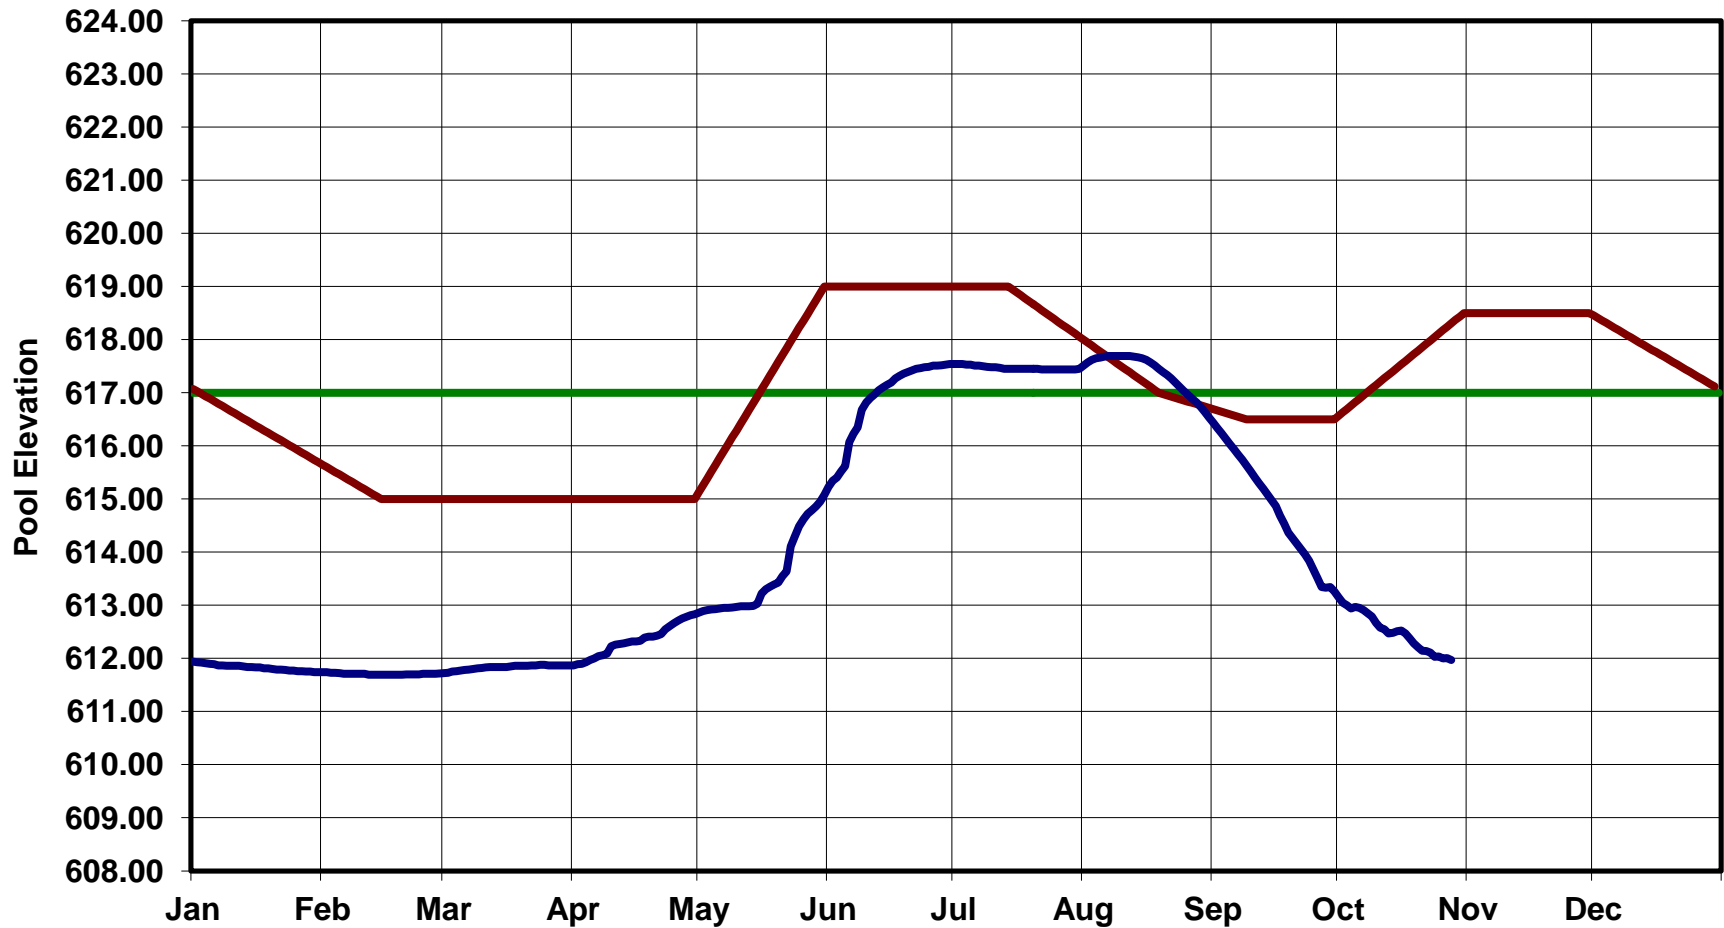

LAKE TEXOMA POOL ELEVATION - 2013

— Conservation Pool — Seasonal Pool Elevation — Actual Pool Elevation