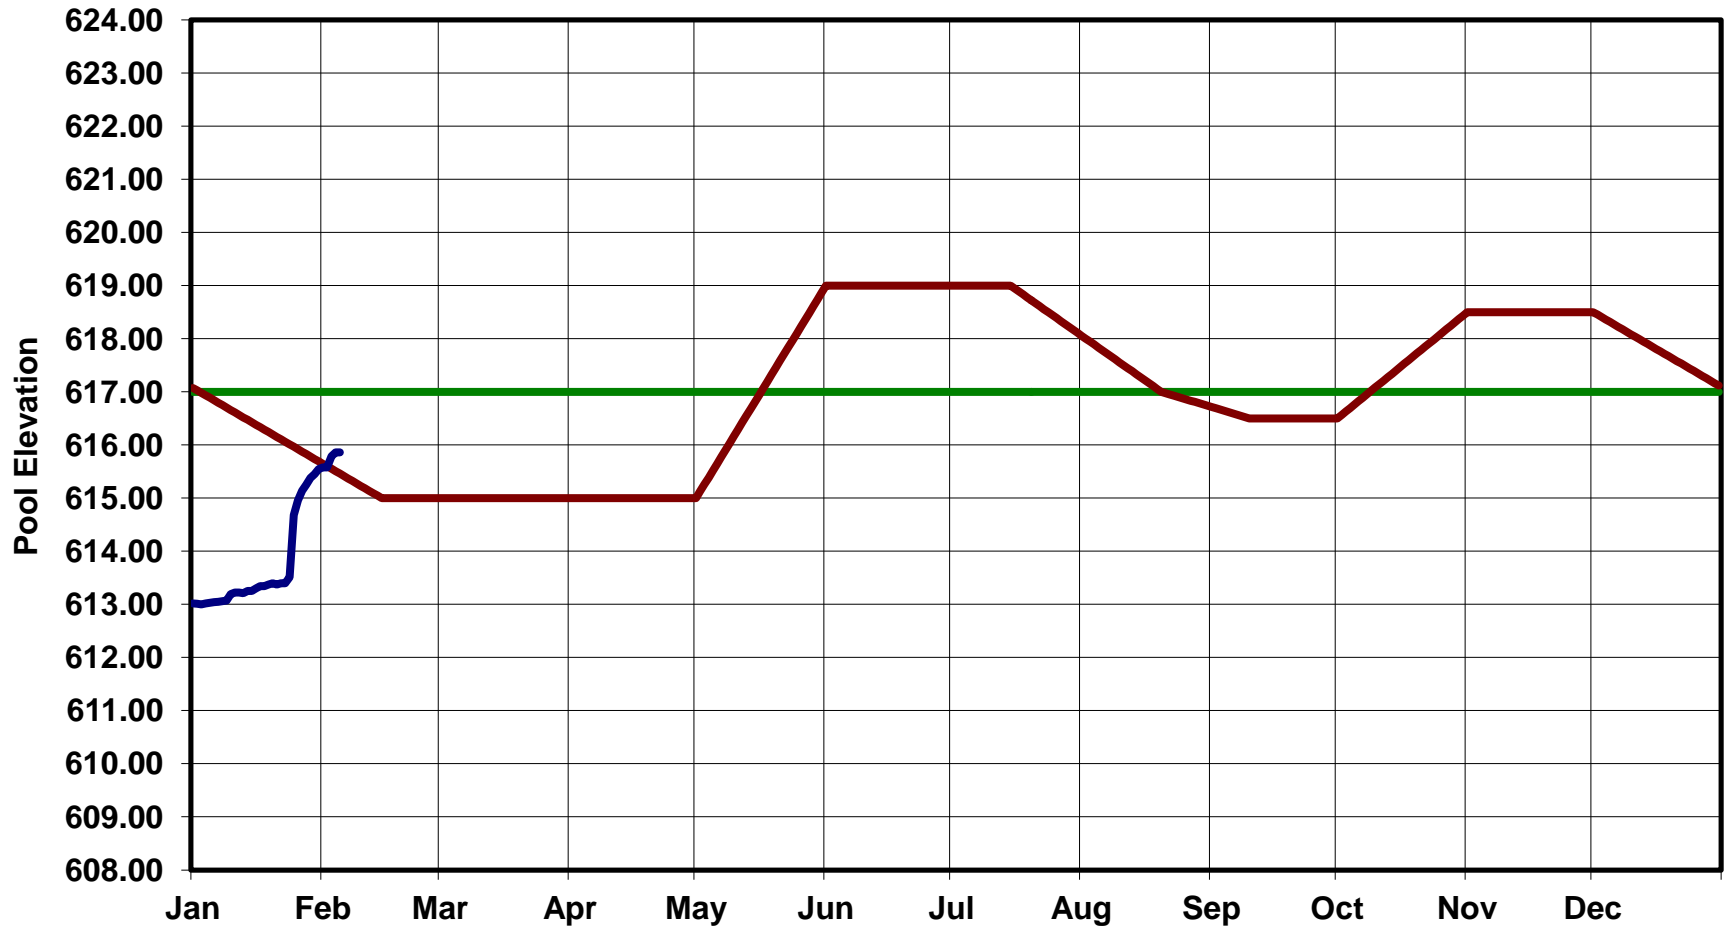

LAKE TEXOMA POOL ELEVATION - 2012

— Conservation Pool — Seasonal Pool Elevation — Actual Pool Elevation