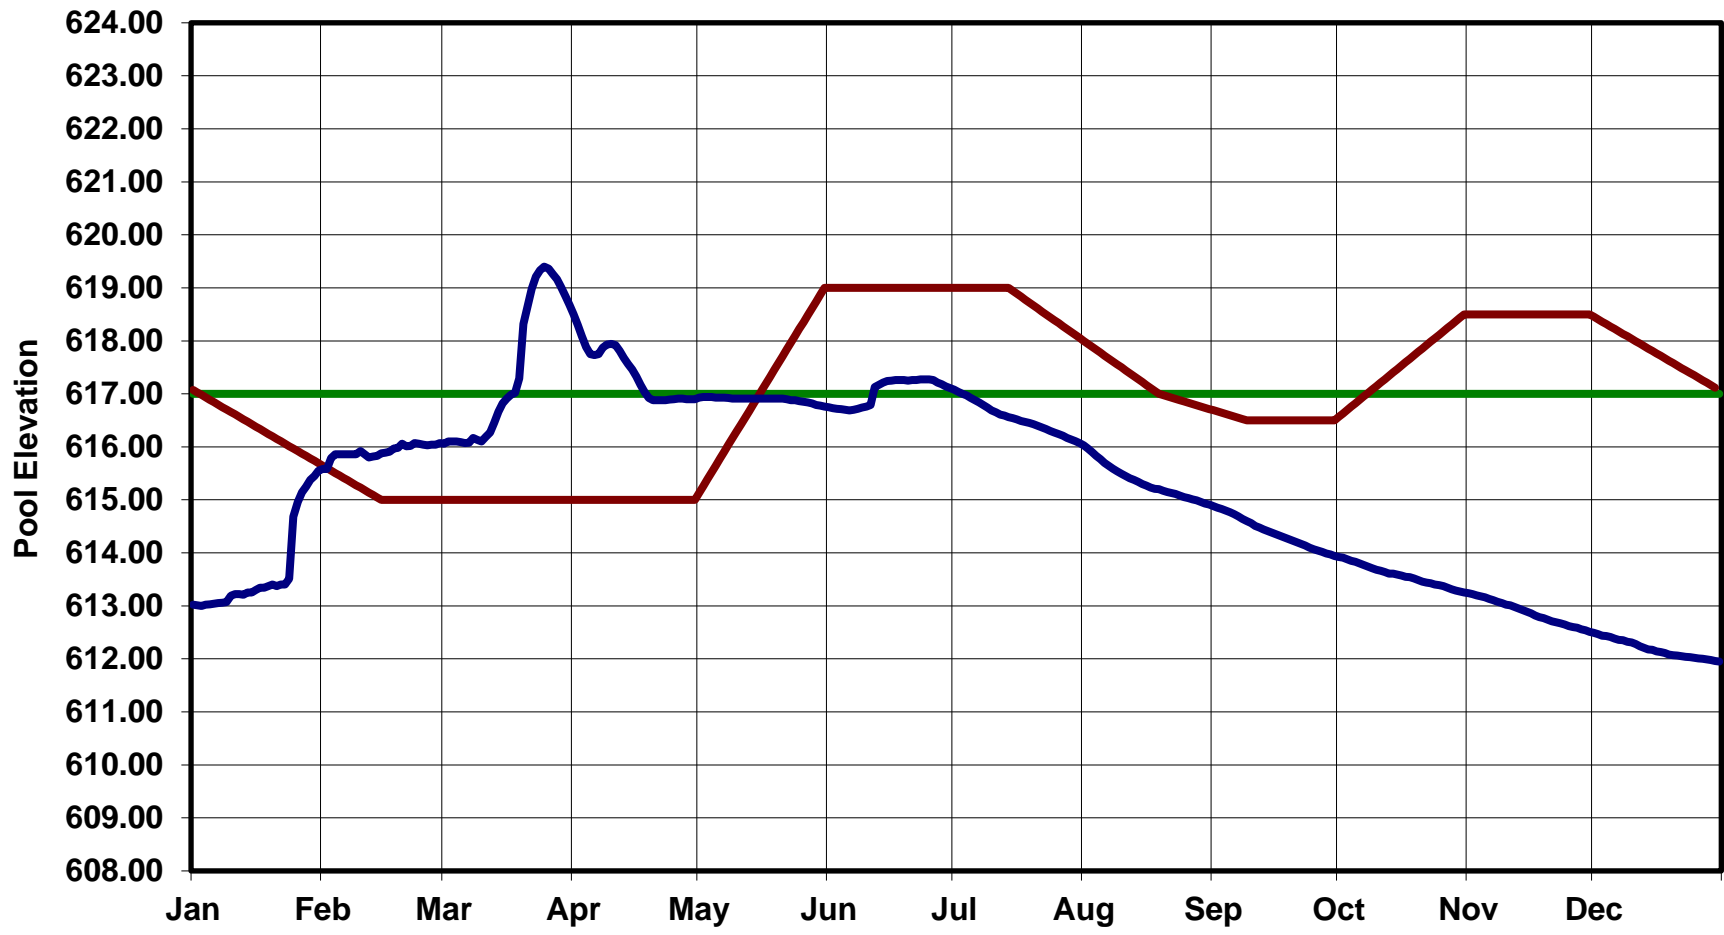

# LAKE TEXOMA POOL ELEVATION - 2012

— Conservation Pool    — Seasonal Pool Elevation    — Actual Pool Elevation