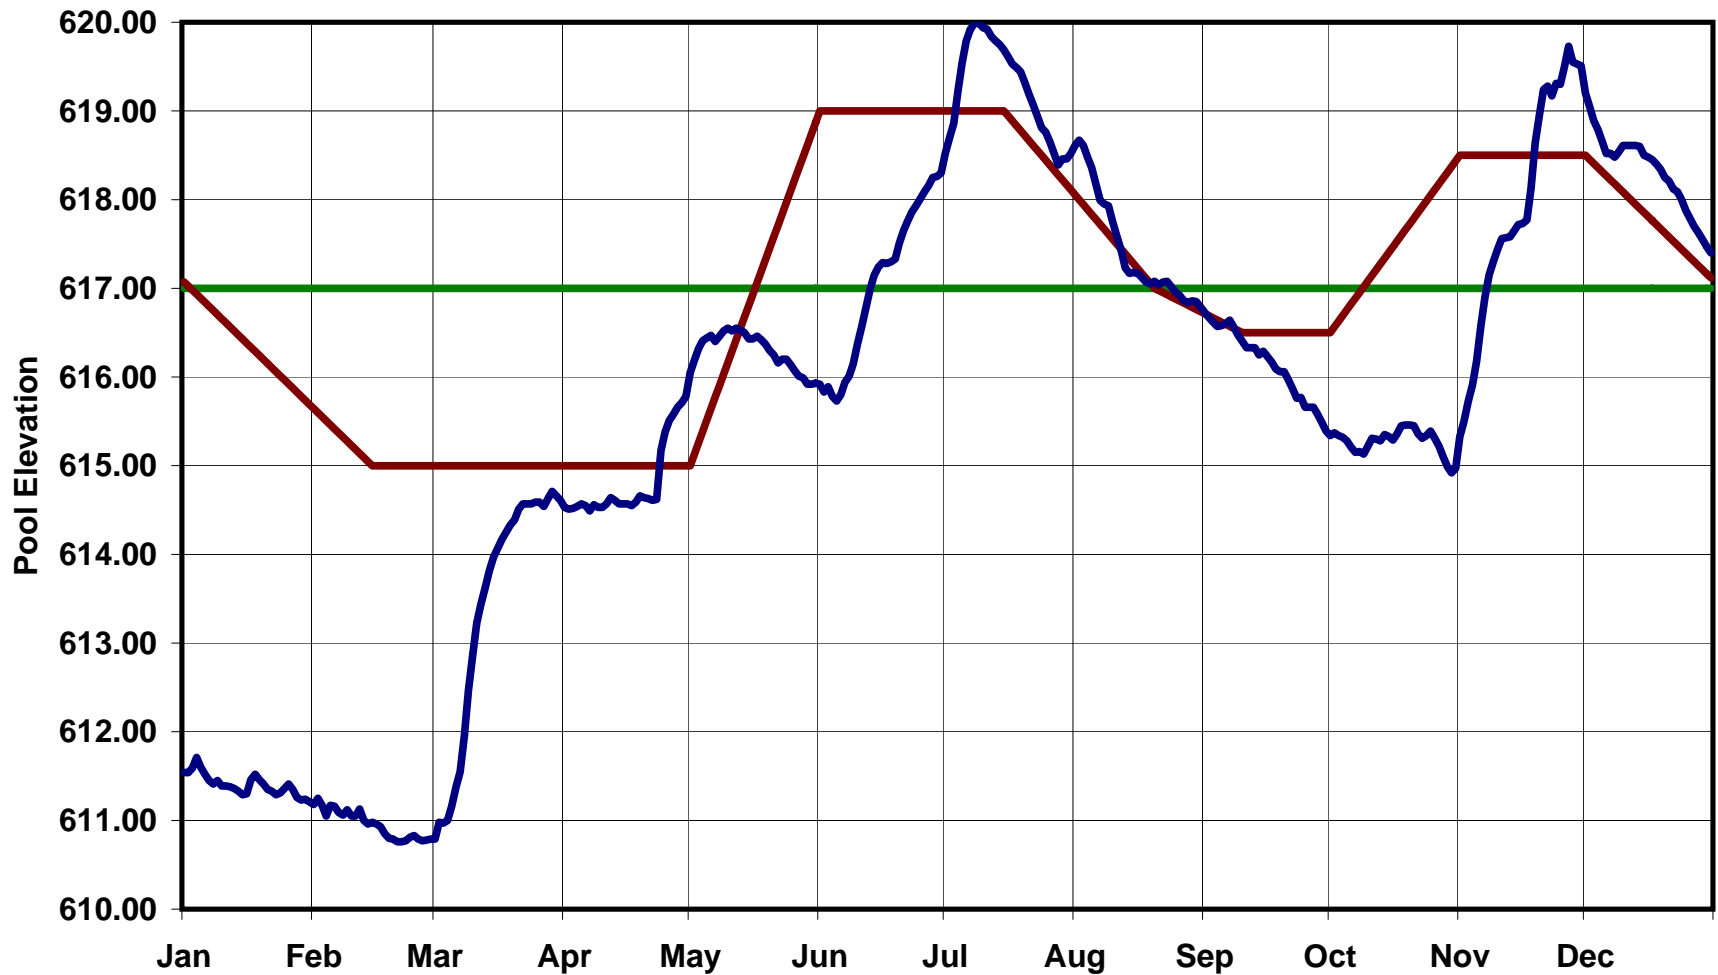

LAKE TEXOMA POOL ELEVATION - 2004

— Conservation Pool — Seasonal Pool Elevation — Actual Pool Elevation